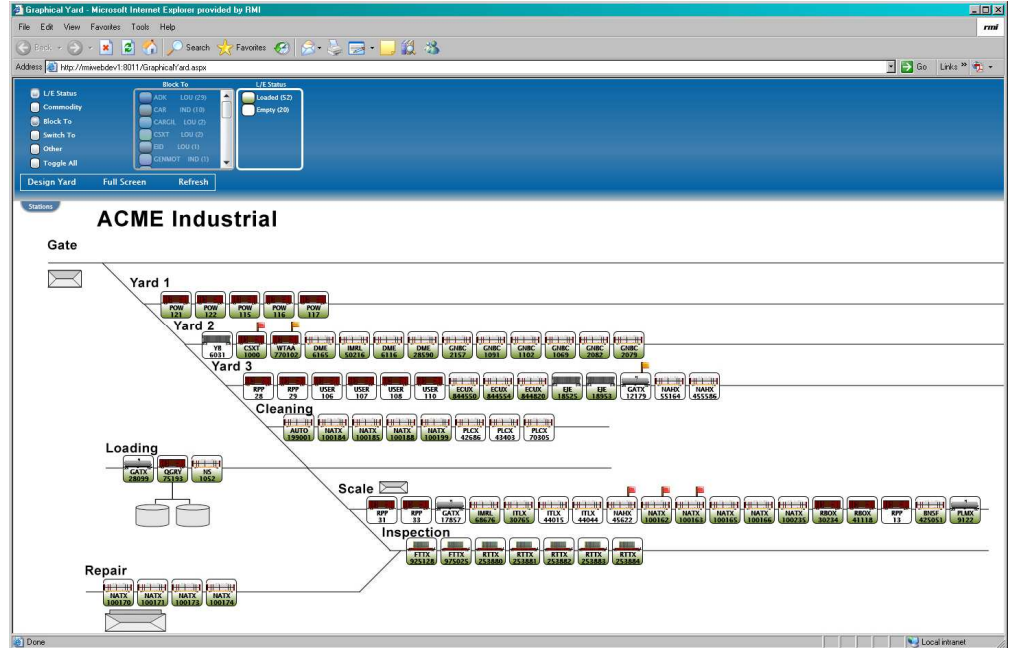

## Automate Yard Management While Communicating with Carriers

Do you have complex rail networks at your plants?

RMI's Yard Management System (YMS) can help. Shippers use YMS to manage rail switching, loading, and unloading activities, while communicating with their rail carriers in industry standard EDI formats.

Why do our customers realize dramatic improvements in accuracy, efficiency and safety? YMS is the only solution available that automates in plant rail switching, and communicates switching, loading and unloading data with rail carriers seamlessly and accurately.

We've been developing and implementing rail switching systems for over 20 years, so we understand what's needed to run an efficient and safe rail operation.

RMI's Yard Management system provides:

- More accurate yard inventory
- Integrated railcar billing information
- EDI switch requests with rail carriers
- EDI bills of lading
- Automated tracking of car movements using AEI, GPS, and other technologies

## Less Effort, More Information

ShipperConnect YMS uses sophisticated processing logic to automatically block and move cars, distribute notifications about railcar status, calculate and monitor demurrage charges, and provide work orders for train crews.